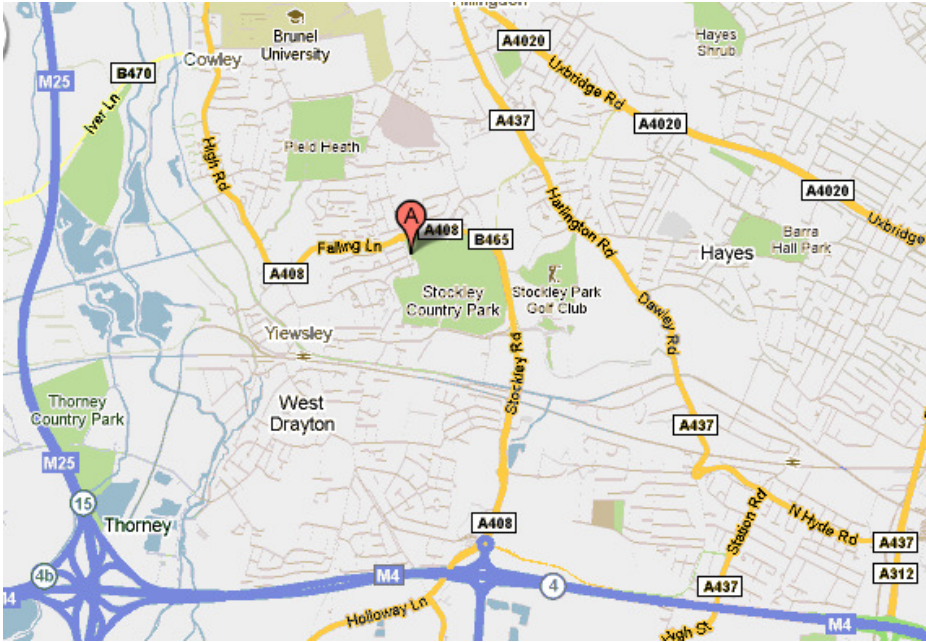

# Directions

Crown Centre for the Deaf, (Hayes Deaf Club)  
The Sports Pavilion, Chestnut Avenue,  
Yiewsley, West Drayton, UB7 8BT

Car park at the  
end of Chestnut  
Avenue, by the  
sports field.

**Bus** – U1, U3, U5  
all stop just past  
the Apple Tree  
Roundabout on  
Falling Lane.

**Tube** – go to Uxbridge then take bus U1, U3 or U5  
**Train** – get off at West Drayton and use the U1 bus