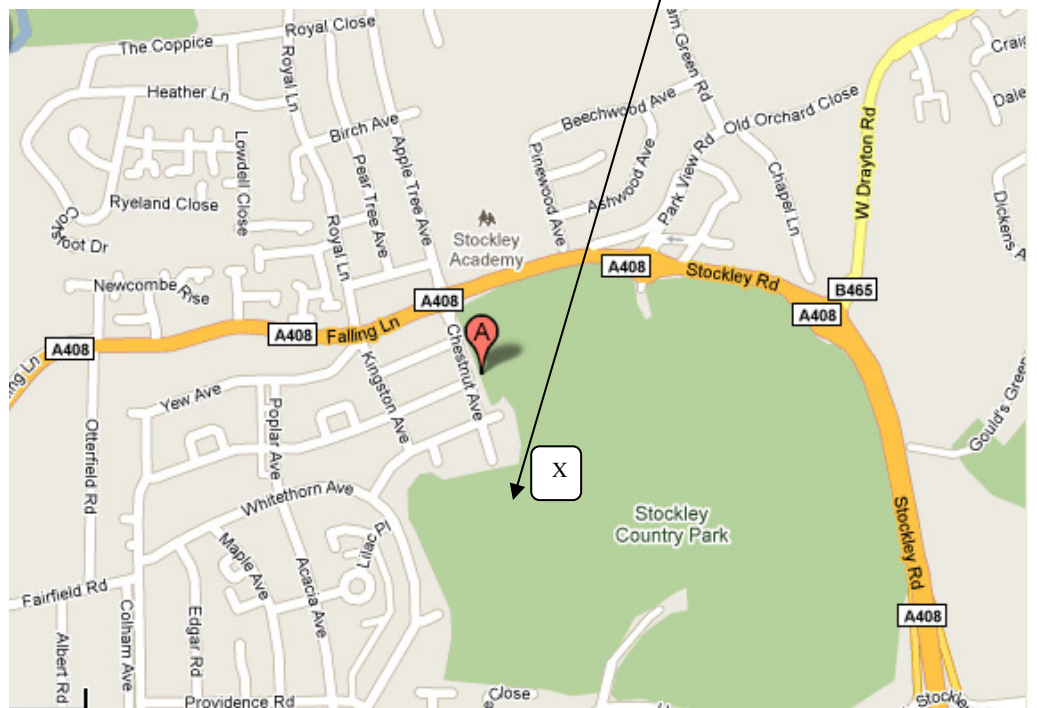

# Directions

Crown Centre for the Deaf, (Hayes Deaf Club)  
The Sports Pavilion, Chestnut Avenue,  
Yiewsley, West Drayton, UB7 8BT

Car park at the  
end of Chestnut  
Avenue, by the  
sports field.

**Bus** – U1, U3, U5  
all stop just past  
the Apple Tree  
Roundabout on  
Falling Lane.

**Tube** – go to Uxbridge then take bus U1, U3 or U5  
**Train** – get off at West Drayton and use the U1 bus